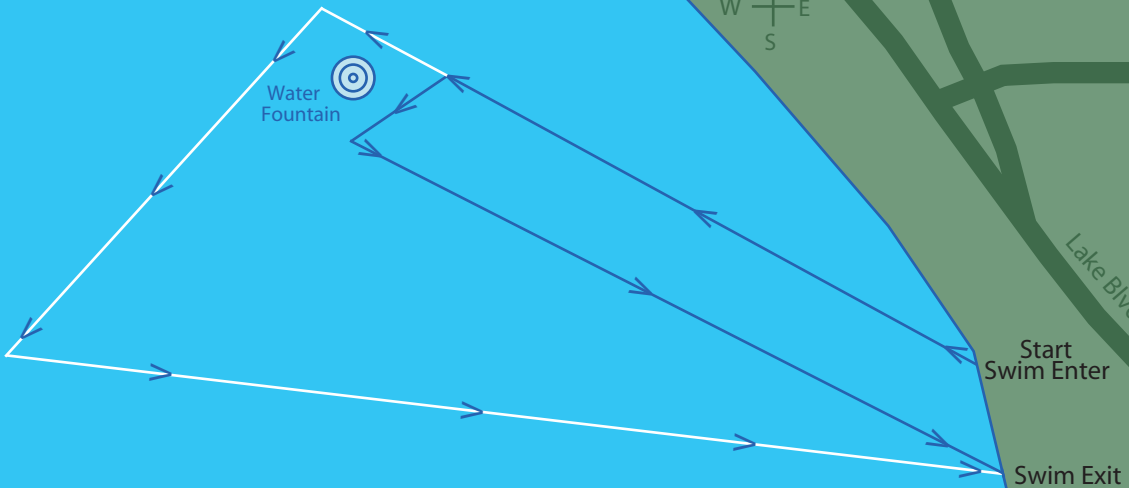

Water Fountain

Start Swim Enter

Swim Exit

Transition

# Buffalo Lake

Sprint Course: 1/4 mile

Olympic Course: 1.5k (.9 mile)

Lake Blvd./Hwy 25

2nd Ave. S.